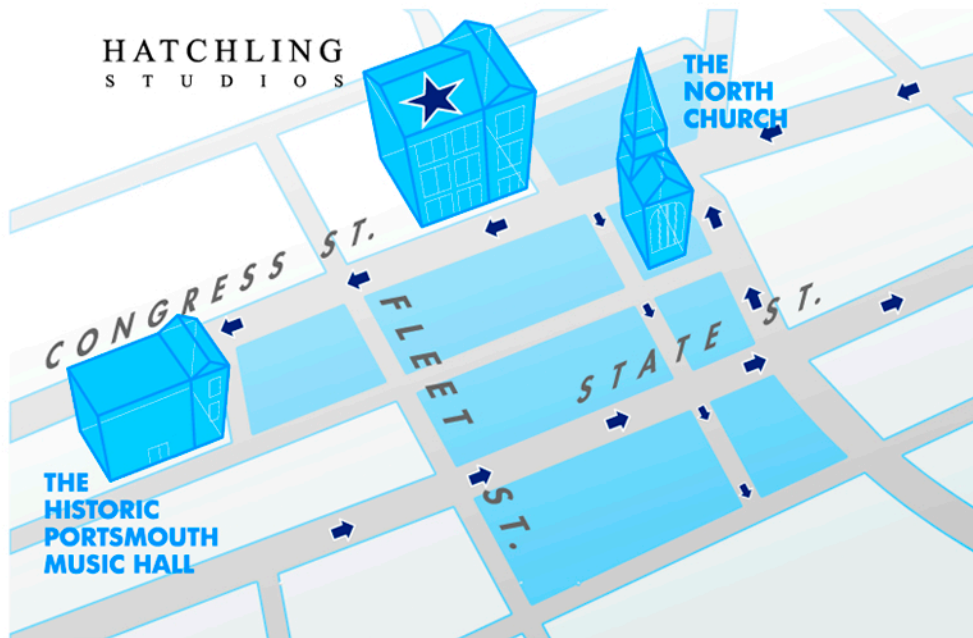

HATCHLING™

Driving Directions

From Boston / Logan Airport area: Take Route I-95 North. Follow I-95 through the NH toll booths, and stay on it until you reach exit #7. Bear right at the bottom of this exit and follow Market Street until you reach the center of downtown Portsmouth. Hatchling Studios is located across the street from the North Church. We are above a store called the Little Timber; our entrance is to the right of the store. Parking is available nearby at the Portsmouth Parking Garage.

From all Maine points: Take Route I-95 South, follow until you reach NH exit #7: Bear left at the bottom of this exit and follow Market Street until you reach the center of downtown Portsmouth. Hatchling Studios is located across the street from the North Church. We are above a store called the Little Timber; our entrance is to the right of the store. Parking is available nearby at the Portsmouth Parking Garage.

From Manchester, NH: Follow Route 101 East to I-95 North: Follow until you reach NH exit #7: Bear right at the bottom of this exit and follow Market Street until you reach the center of downtown Portsmouth. Hatchling Studios is located across the street from the North Church. We are above a store called the Little Timber; our entrance is to the right of the store. Parking is available nearby at the Portsmouth Parking Garage.

From Concord, NH: Follow Route 4 East to Portsmouth Traffic Circle, take I-95 North to exit #7: Bear right at the bottom of this exit and follow Market Street until you reach the center of downtown Portsmouth. Hatchling Studios is located across the street from the North Church. We are above a store called the Little Timber; our entrance is to the right of the store. Parking is available nearby at the Portsmouth Parking Garage.